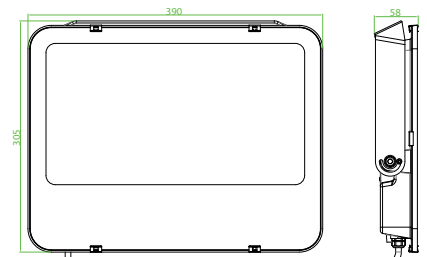

PHOTOMETRICS

(Example of LDVFL90-150WTRI)

(Example of LDVFL90-150WASYTRI)

DIMENSIONS

60/80/100W
300x222x45mm

90/120/150W
335x274x49mm

120/160/200W
390x305x58mm

ORDERING CODES - TRI COLOUR MULTI WATTAGE FLOODLIGHT

Product name	EAN10	Model number	W	lm	K	Δ°	lm/W	$\frac{l}{l}$ (mm)	$\frac{w}{w}$ (mm)	$\frac{h}{h}$ (mm)	
--------------	-------	--------------	---	----	---	----------------	------	--------------------	--------------------	--------------------	--