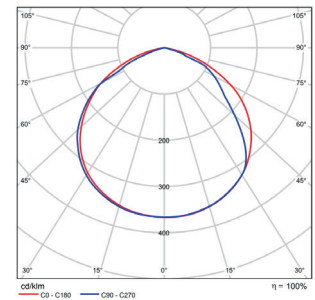

AVAILABLE SIZES

18/24/30W
160x125.5x30mm

30/40/50W
200x150x29.6mm

SPECIFICATIONS

Wattage	6/8/10W, 12/16/20W, 18/24/30W, 30/40/50W	Connection Type	Pre wired with 1m mains cable
Lumens	1400, 2800, 4200, 7500	Voltage	110-277V AC
lm/W	140	PF	>0.9
CCT	3000/4500/6500K	Frequency	50/60Hz
IP Rating	IP65	Surge Protection	1KV/2KV
IK Rating	IK06	Salt Spray	800 hours
Housing Material	Aluminium/Glass	Flicker Rate	<5%
Beam Angle	110°	Mounting Type	Surface mounting
CRI	>80	Operating Temperature	-30°C to 50°C
SDCM	<5	Lifetime	50000 hours
Electrical Classification	Class I	Warranty	5 years

PHOTOMETRICS

(Example of LDVFL18-30WTRI)