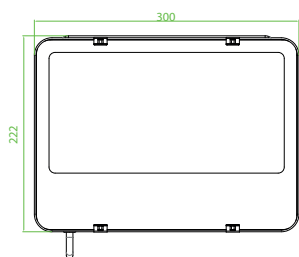

PHOTOMETRICS

(Example of LDVFL90-150WTRI)

(Example of LDVFL90-150WASYTRI)

DIMENSIONS

60/80/100W
300x222x45mm

90/120/150W
335x274x49mm

120/160/200W
390x305x58mm

ORDERING CODES - TRI COLOUR MULTI WATTAGE FLOODLIGHT