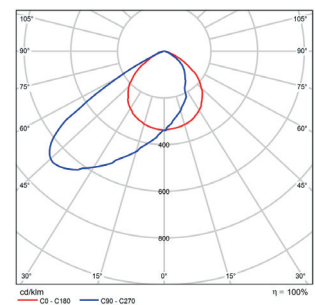

AVAILABLE SIZES

SPECIFICATIONS

Wattage	60/80/100W, 90/120/150W, 120/160/200W	Connection Type	Pre wired with 1m mains cable
Lumens	14000, 21800, 29500	Voltage	110-277V AC
lm/W	140	PF	>0.9
CCT	3000/4500/6500K	Frequency	50/60Hz
IP Rating	IP65	Surge Protection	4KV/6KV
IK Rating	IK07	Salt Spray	800 hours
Housing Material	Aluminium/Glass	Flicker Rate	<5%
Beam Angle	Symmetric 110°, Asymmetric 55°x100°	Mounting Type	Surface mounting
CRI	>80	Operating Temperature	-30°C to 50°C
SDCM	<5	Lifetime	50000 hours
Electrical Classification	Class I	Warranty	5 years

PHOTOMETRICS

(Example of LDVFL90-150WTRI)

(Example of LDVFL90-150WASYTRI)

DIMENSIONS