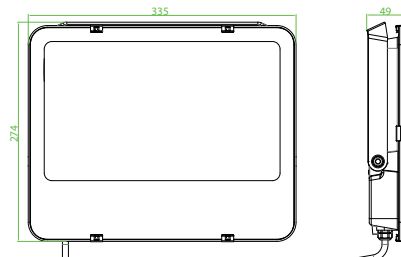

PHOTOMETRICS

(Example of LDVFL90-150WTRI)

(Example of LDVFL90-150WASYTRI)

DIMENSIONS

60/80/100W
300x222x45mm

90/120/150W
335x274x49mm

120/160/200W
390x305x58mm

ORDERING CODES - TRI COLOUR MULTI WATTAGE FLOODLIGHT

Product name	EAN10	Model number	W	lm	K	Δ°	lm/W	$\frac{l}{l}$ (mm)	$\frac{w}{w}$ (mm)	$\frac{h}{h}$ (mm)	
--------------	-------	--------------	---	----	---	----------------	------	--------------------	--------------------	--------------------	--