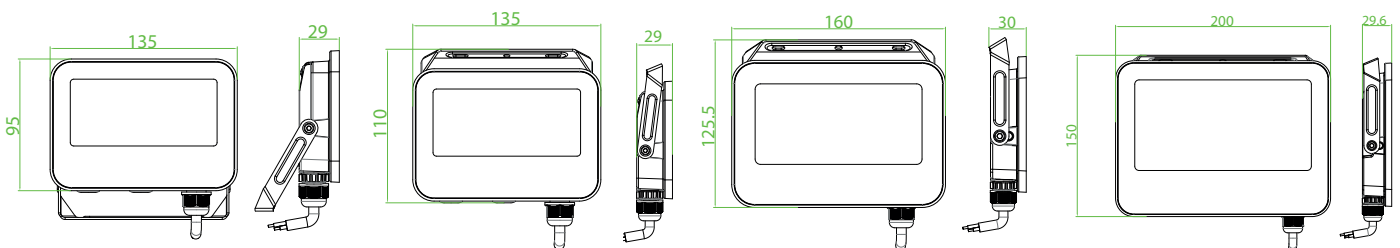

SPECIFICATIONS

Wattage	6/8/10W, 12/16/20W, 18/24/30W, 30/40/50W	Connection Type	Pre wired with 1m mains cable
Lumens	1400, 2800, 4200, 7500	Voltage	110-277V AC
lm/W	140	PF	>0.9
CCT	3000/4500/6500K	Frequency	50/60Hz
IP Rating	IP65	Surge Protection	1KV/2KV
IK Rating	IK06	Salt Spray	800 hours
Housing Material	Aluminium/Glass	Flicker Rate	<5%
Beam Angle	110°	Mounting Type	Surface mounting
CRI	>80	Operating Temperature	-30°C to 50°C
SDCM	<5	Lifetime	50000 hours
Electrical Classification	Class I	Warranty	5 years

PHOTOMETRICS

(Example of LDVFL18-30WTRI)

DIMENSIONS

6/8/10W
135x95x29mm

12/16/20W
135x110x29mm

18/24/30W
160x125.5x30mm

30/40/50W
200x150x29.6mm

ORDERING CODES - TRI COLOUR MULTI WATTAGE FLOODLIGHT