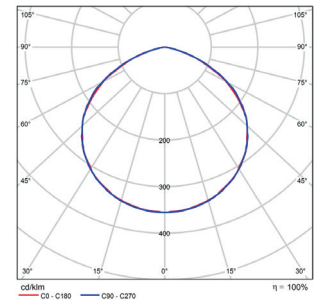

PHOTOMETRICS

(Example of LDVFL90-150WTRI)

(Example of LDVFL90-150WASYTRI)